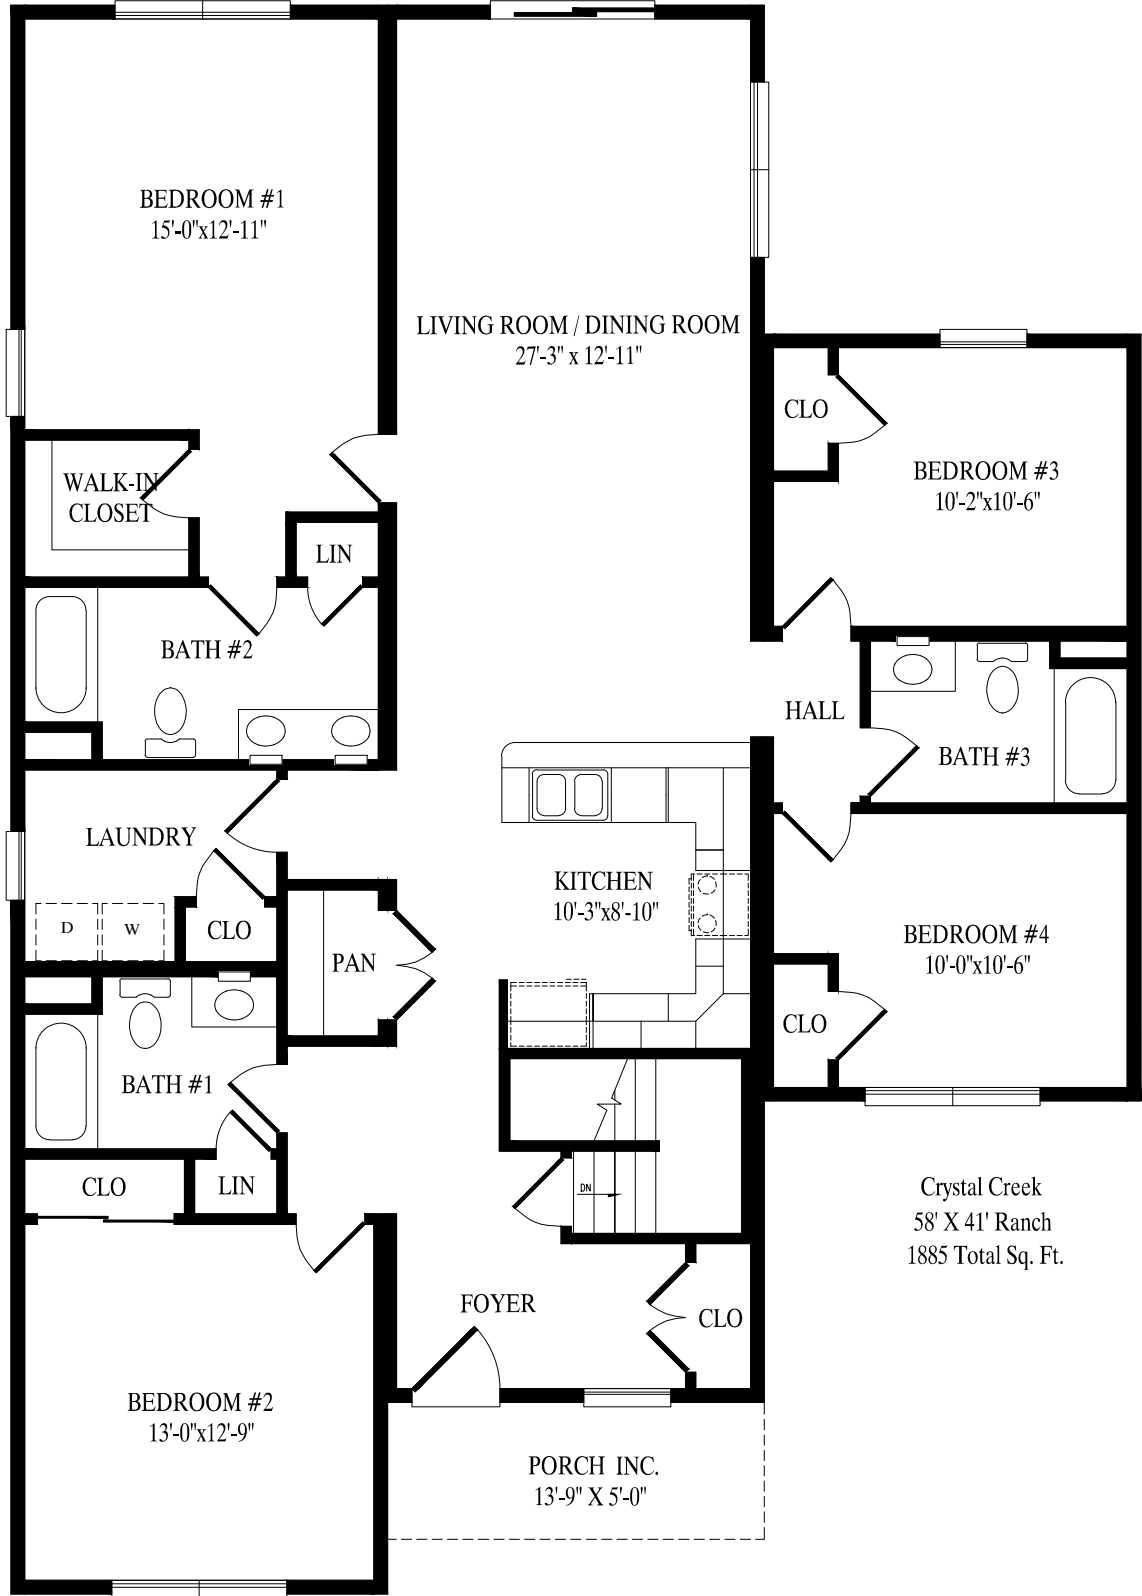

“Crystal Creek”

Crystal Creek
58' X 41' Ranch
1885 Total Sq. Ft.